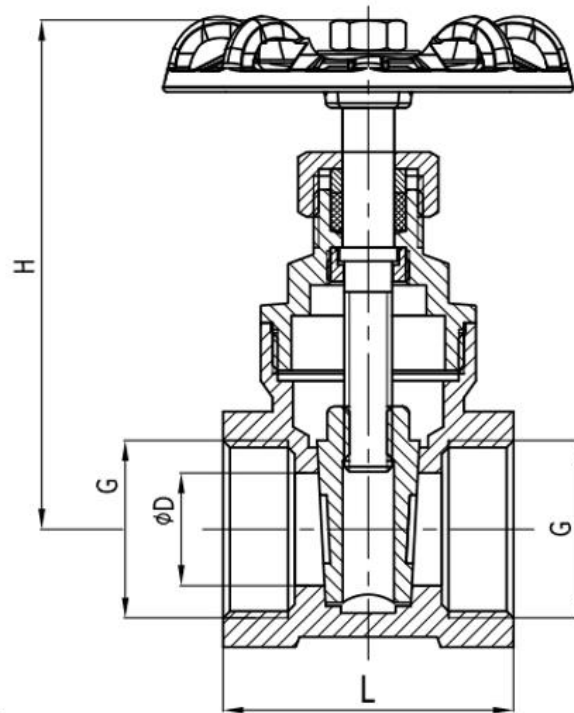

## Brass Gate Valve Screwed

MODEL: STA4012

### Dimension

4"	93	222	G4"	88.5
3"	88.5	195	G3"	63
2 1/2"	84	180	G2 1/2"	57.5
2"	67	130	G2"	44
1 1/2"	60	107.5	G1 1/2"	34
1 1/4"	56.5	101.5	G1 1/4"	27
1"	50.5	86.5	G1"	20
3/4"	43	75	G3/4"	17
1/2"	41	68	G1/2"	14
Size	L	H	G	ØD